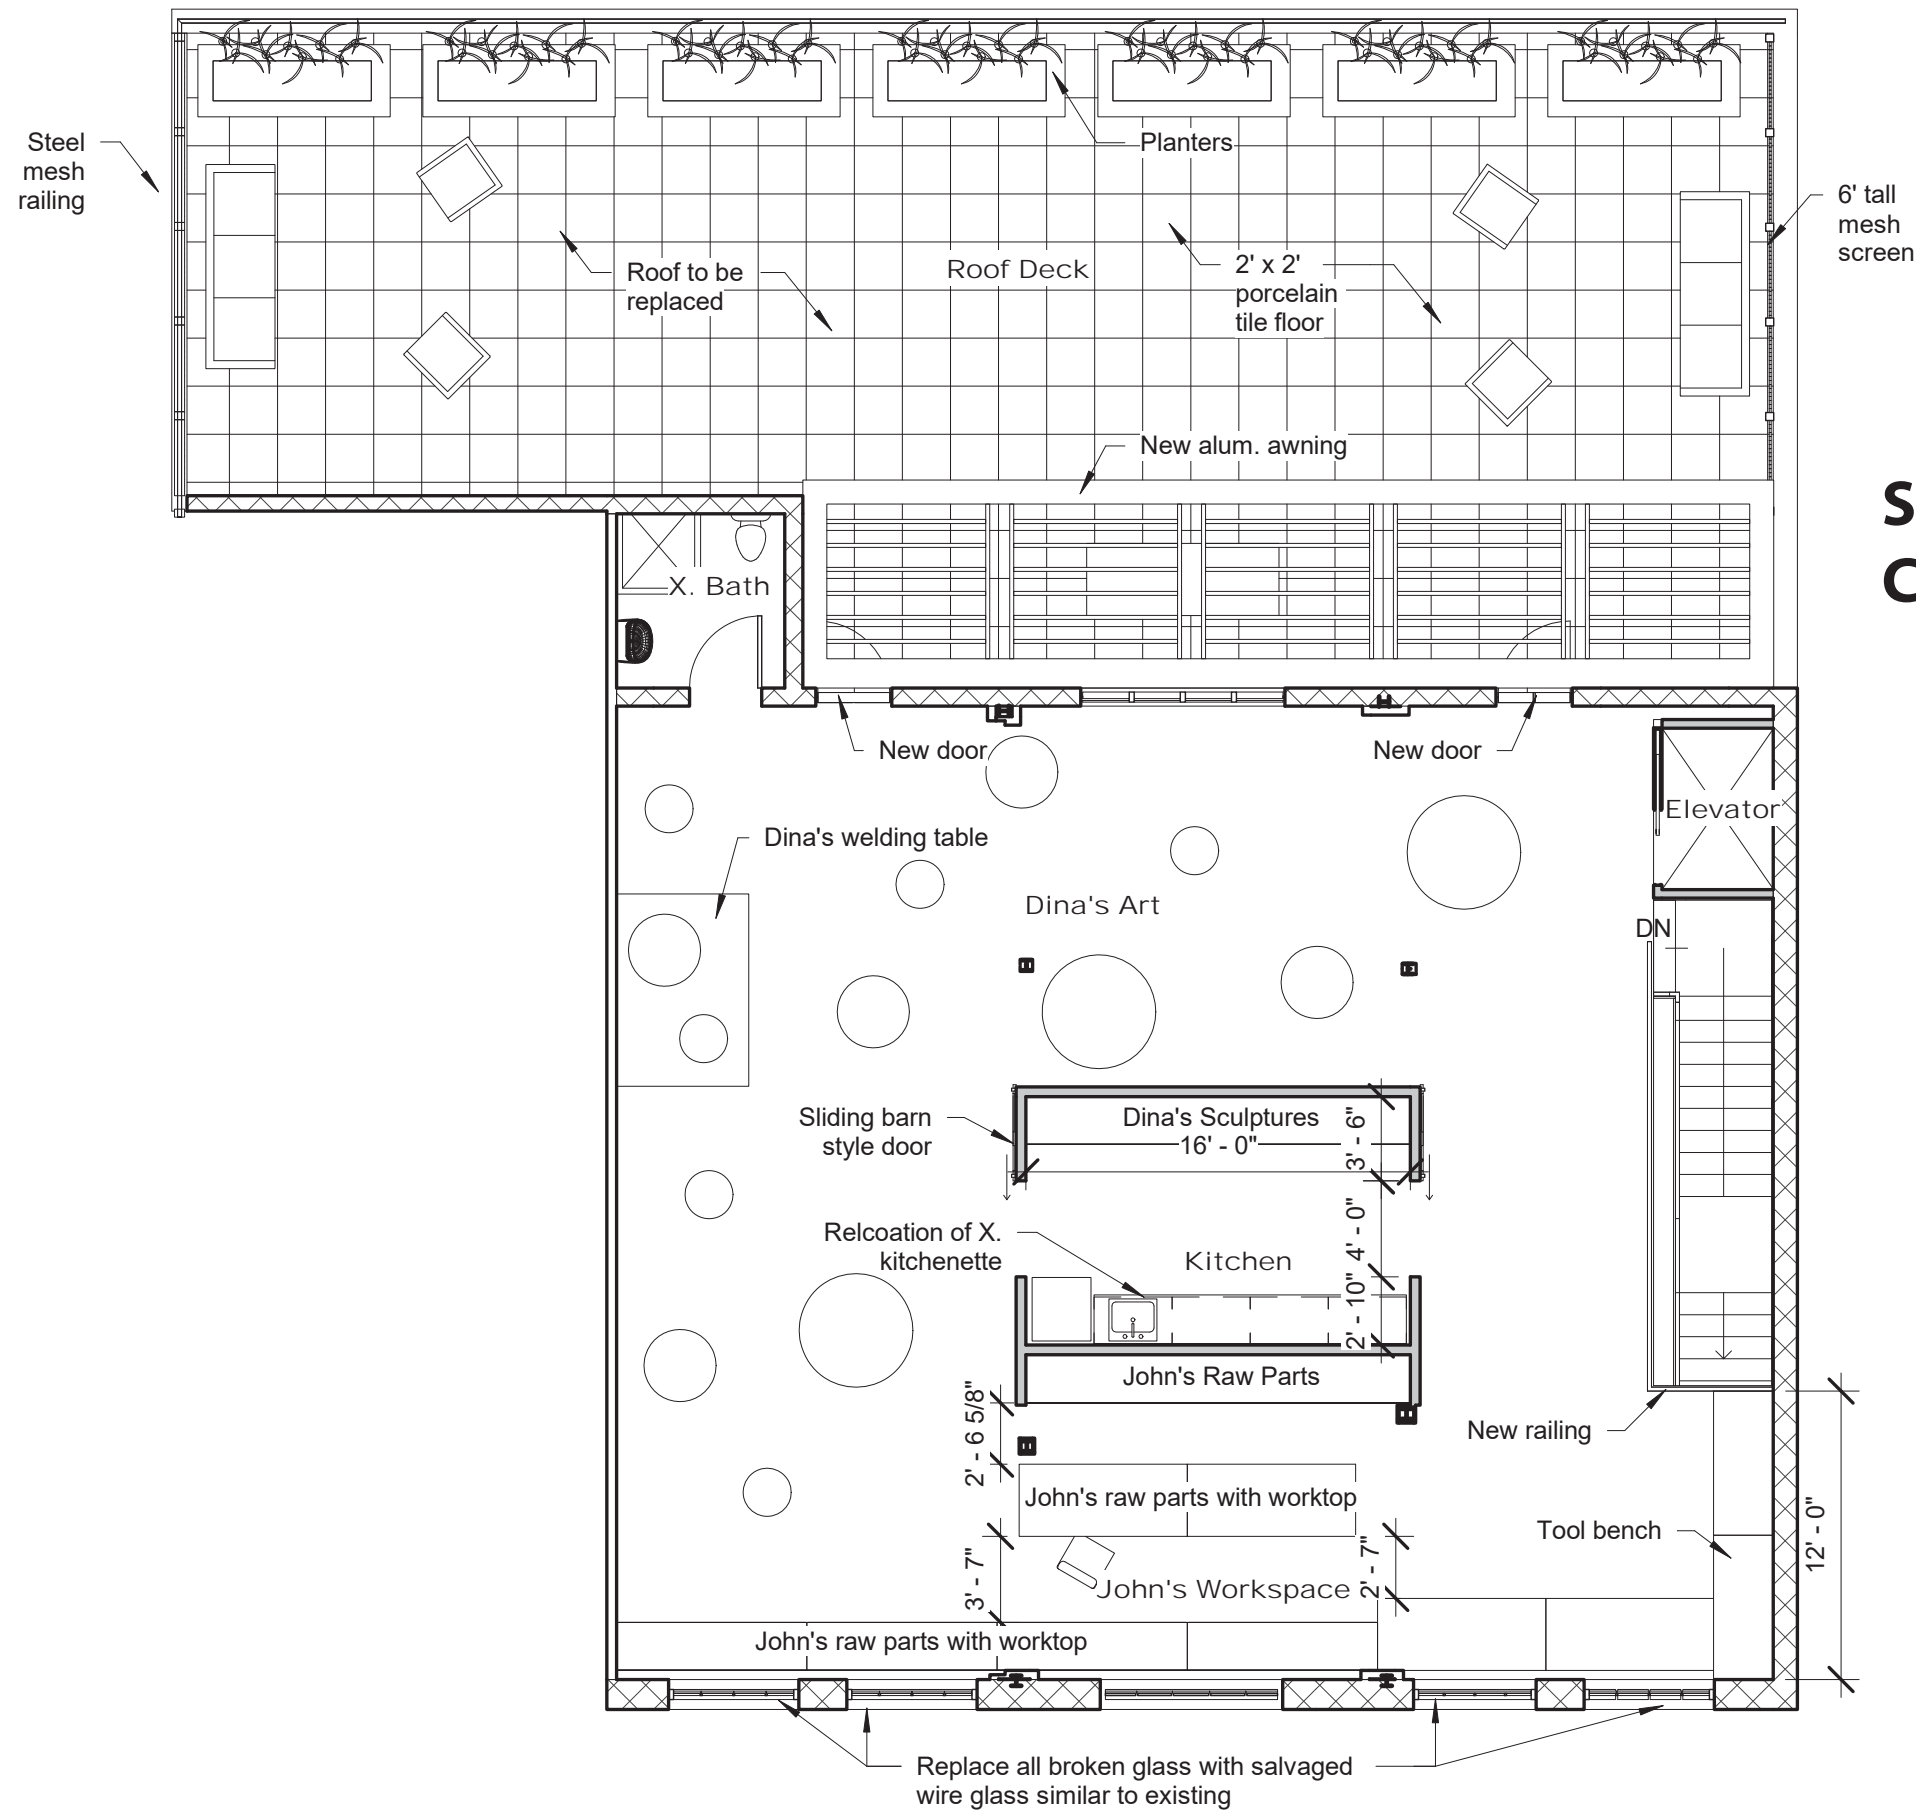

**First Floor
Ceiling Height: 13'-0"**

**First Floor Plan
1606-10 South 8th Street
Philadelphia, PA 19148
January 4, 2018**

**Second Floor
Ceiling Height: 11'-6"**

**Second Floor Plan
1606-10 South 8th Street
Philadelphia, PA 19148
January 4, 2018**